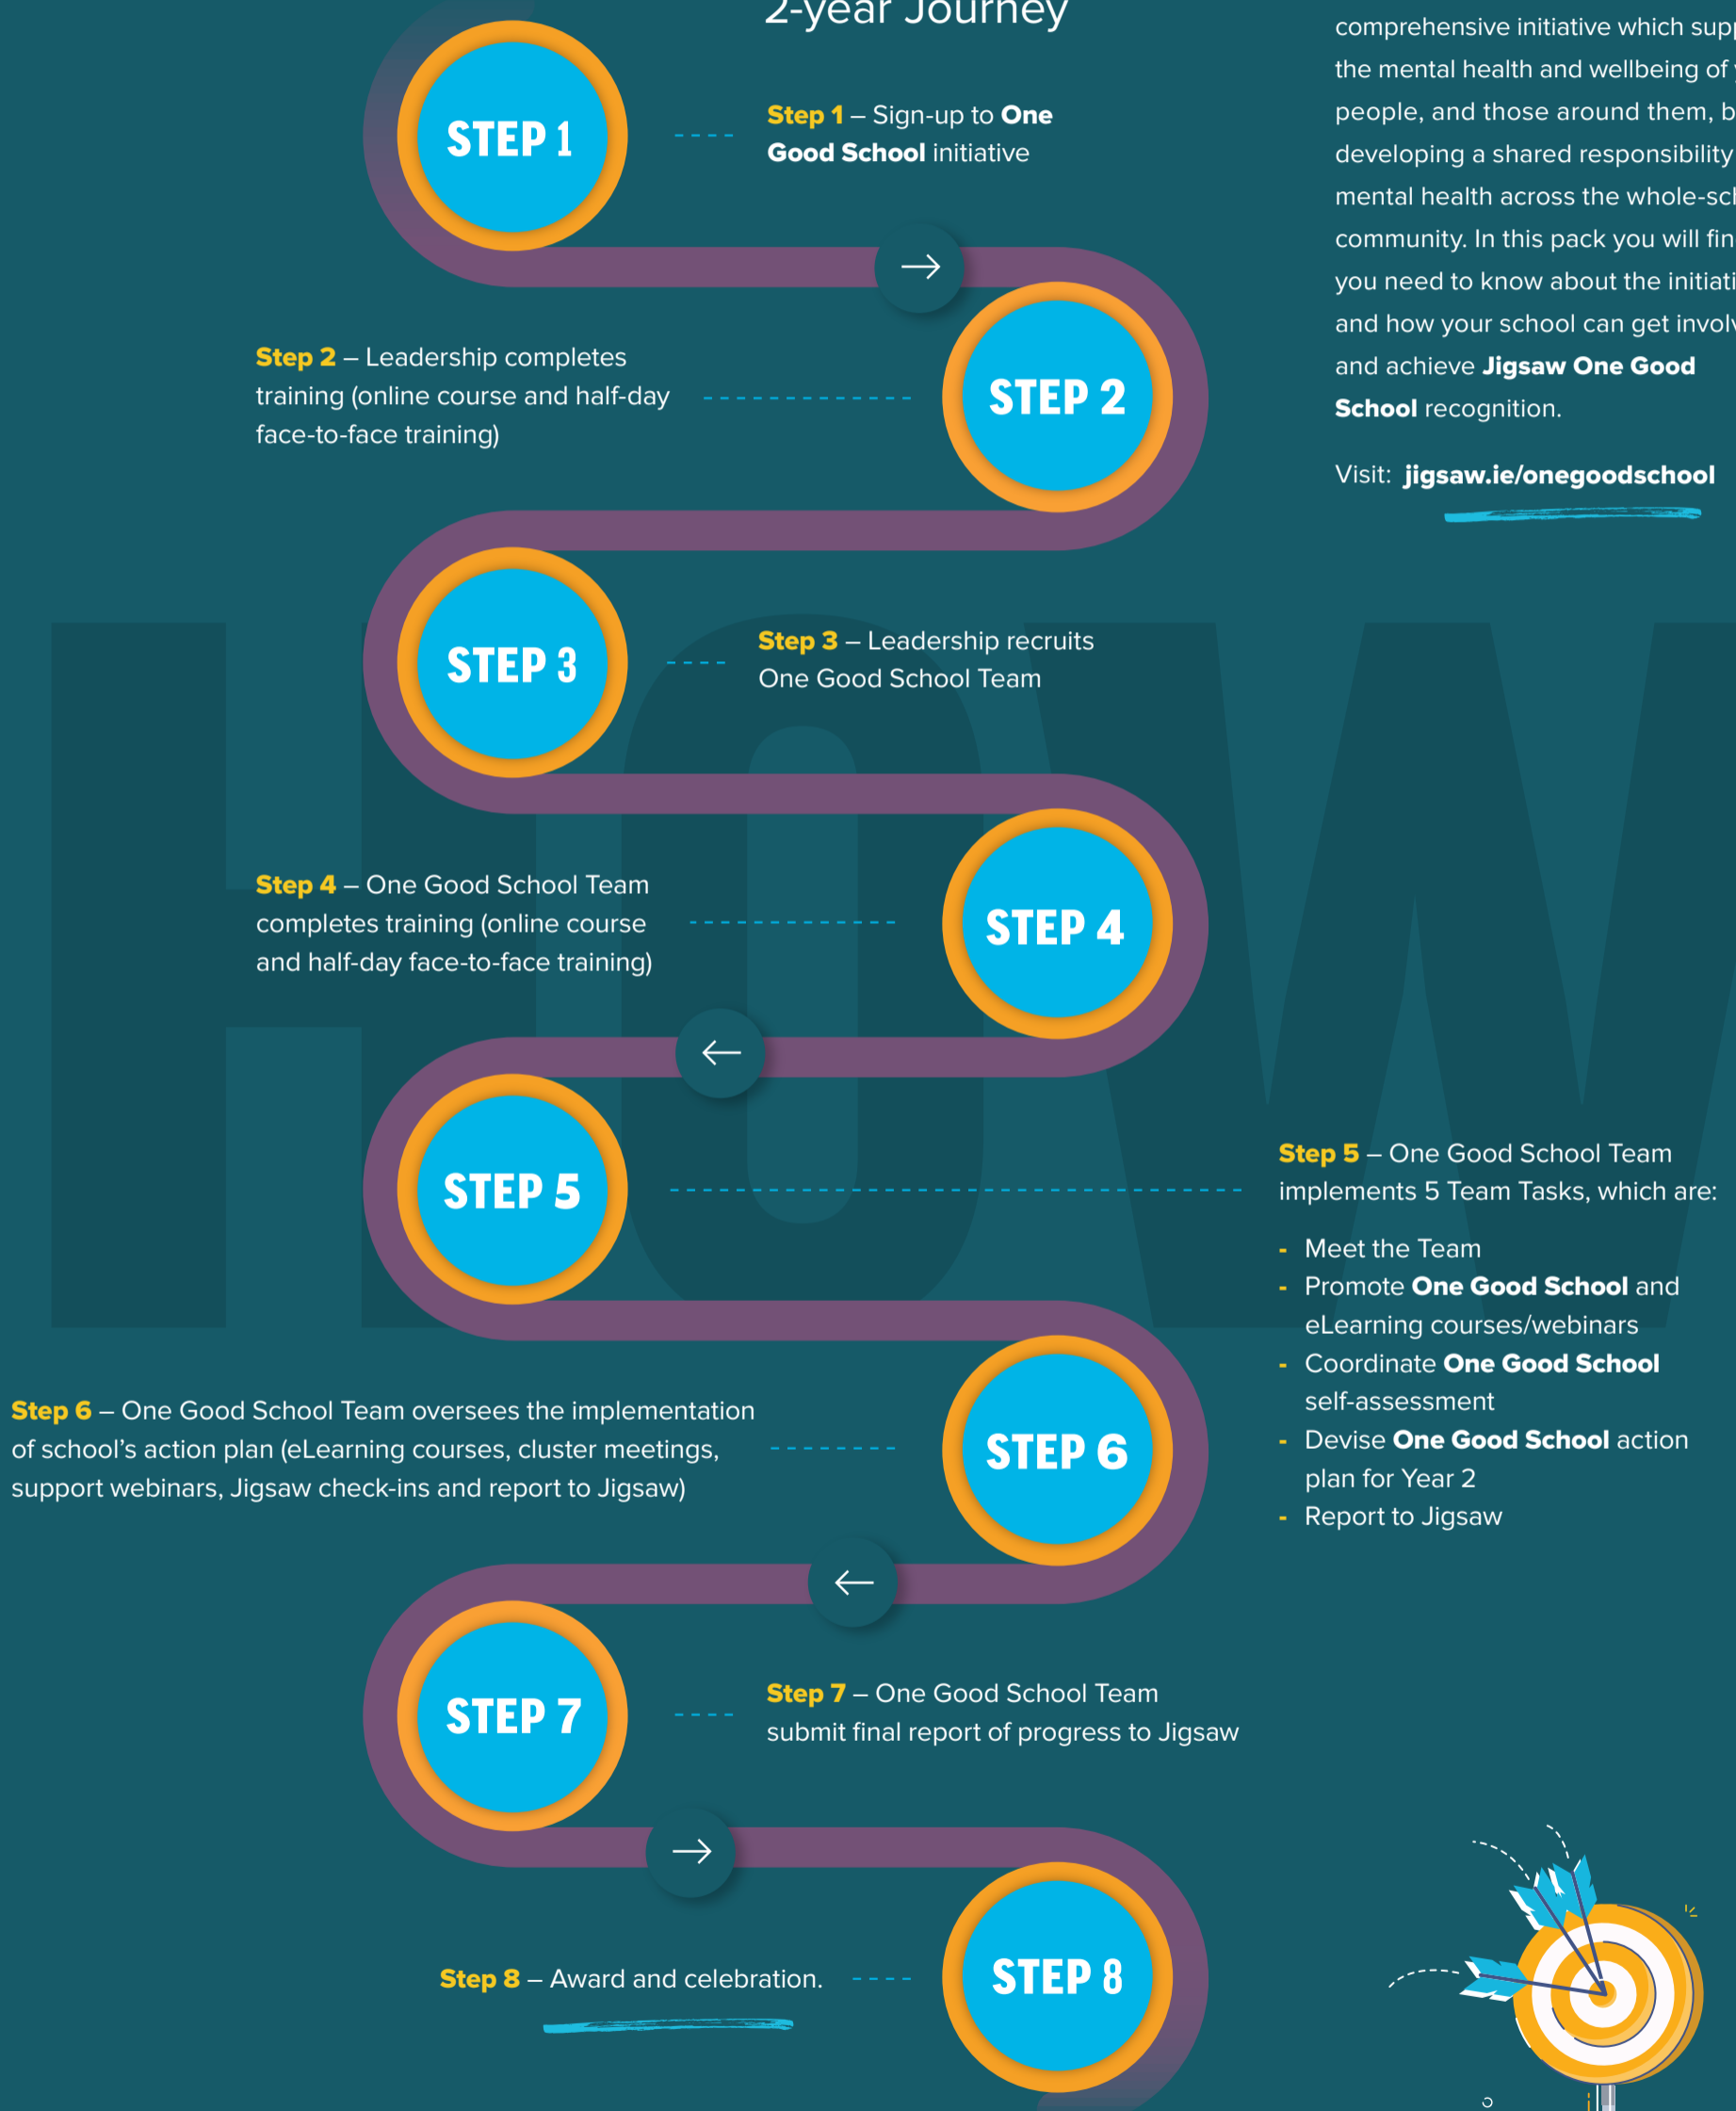

ONE™ GOOD SCHOOL

One Good School 2-year Journey

Jigsaw's One Good School is a comprehensive initiative which supports the mental health and wellbeing of young people, and those around them, by developing a shared responsibility for mental health across the whole-school community. In this pack you will find all you need to know about the initiative and how your school can get involved and achieve **Jigsaw One Good School** recognition.